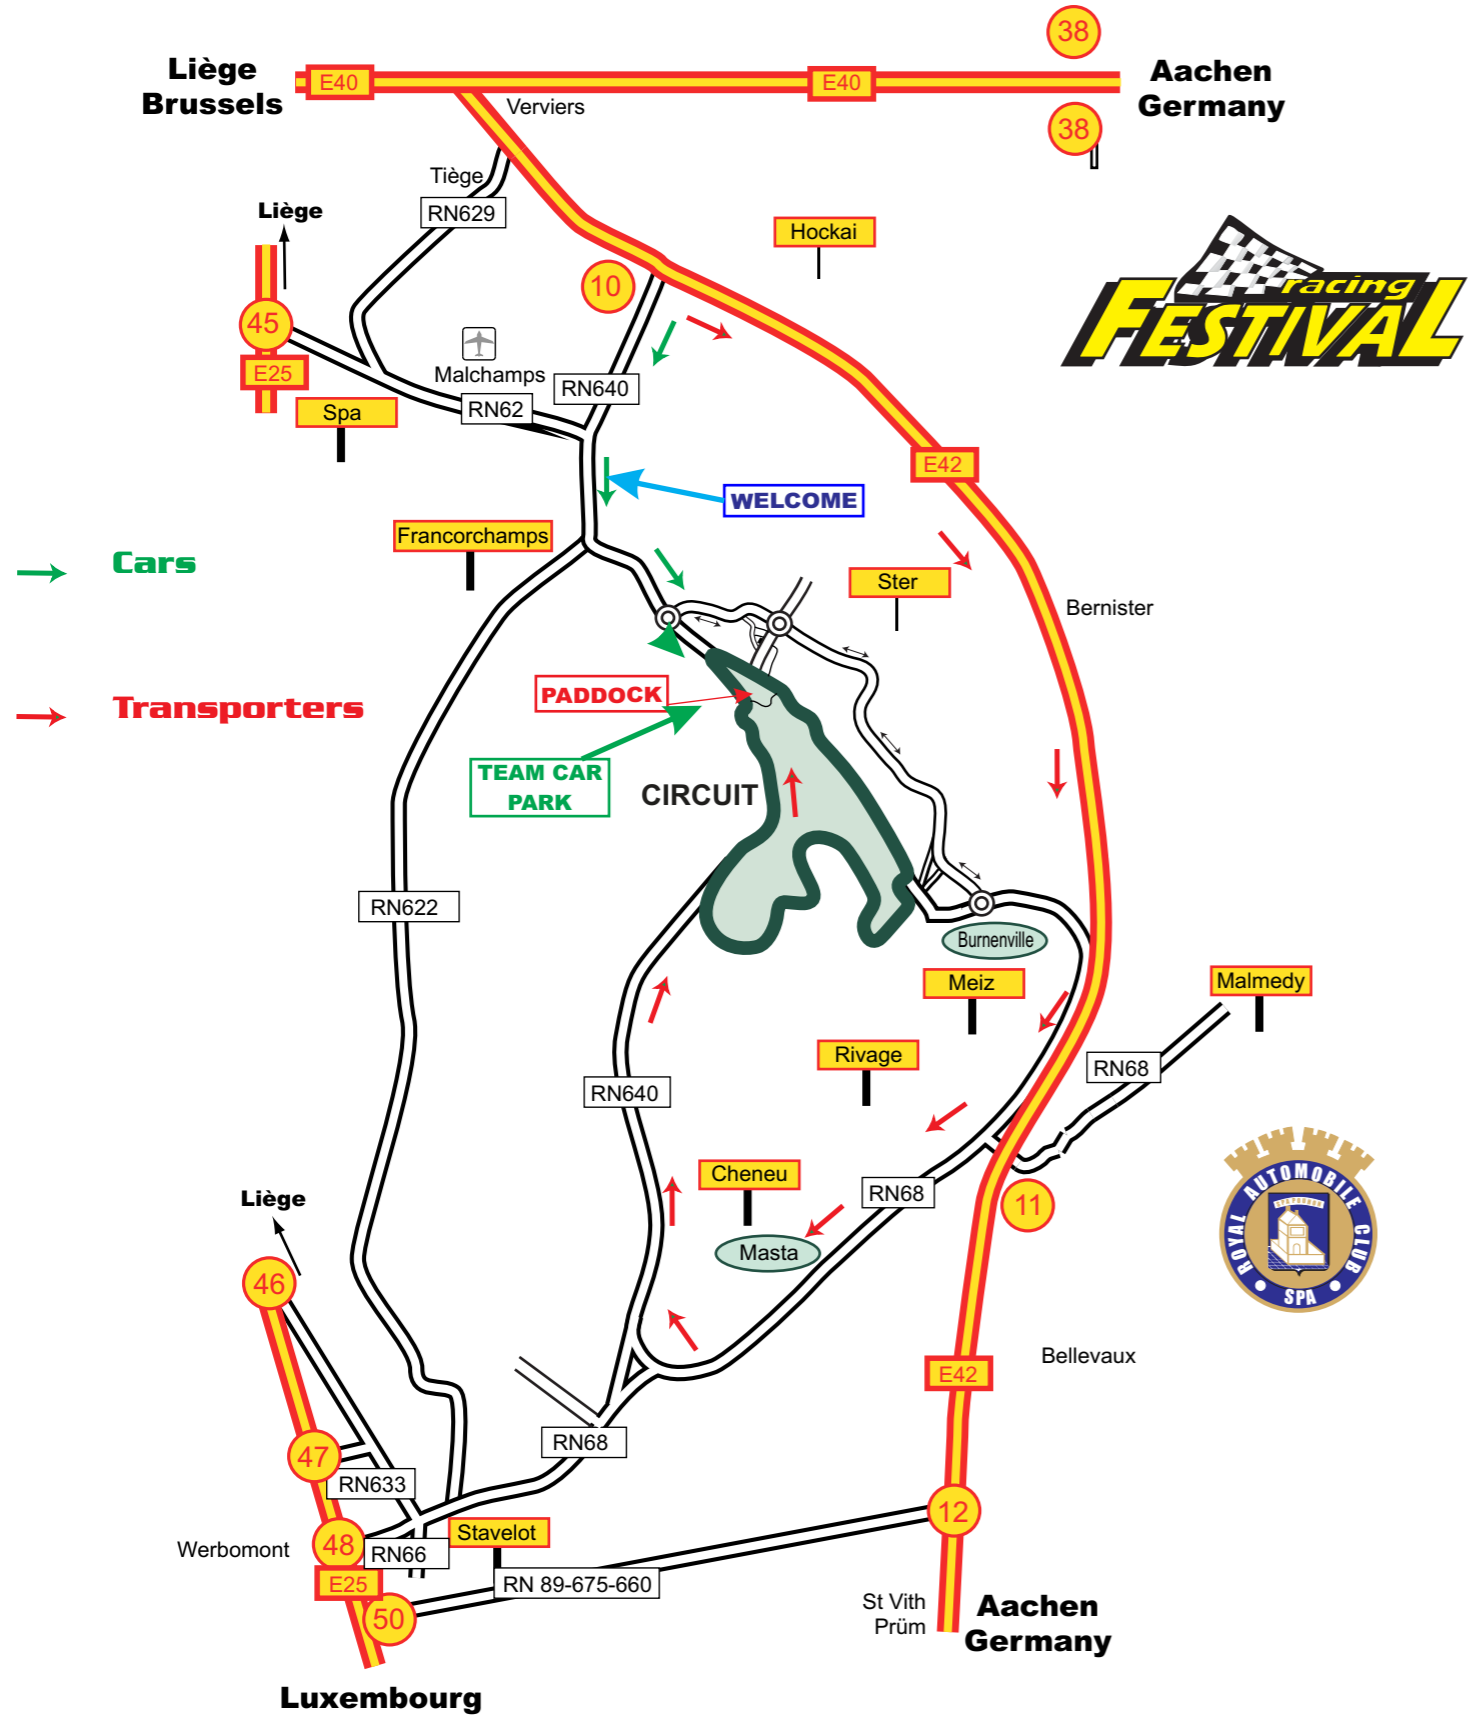

Access to the circuit of Spa - Francorchamps

The accreditation Centre is located close to the Roannay Hotel

Le Roannay → ●

The hotel is at a half mile from the racing track...

Héliport permanent :

Coordonnées :
50° 27' 20" Nord
05° 57' 15" Est

Altitude :
1600 ft/Amsl
Mag : 010° - 100°

Masse maximale :
3000 Kgs

Entrée
Entrance
La Source